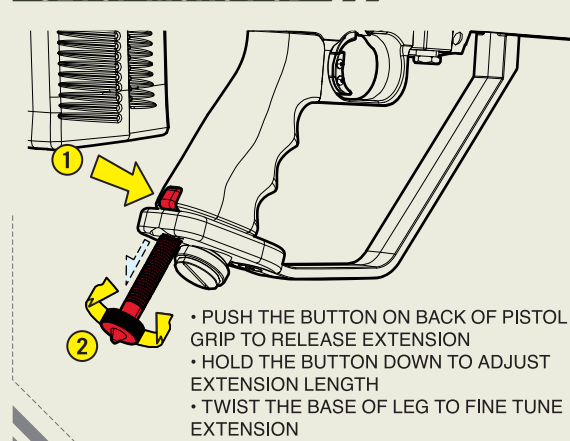

SOC SLR

Precision Self Loading Rifle

THE MOST ADVANCE MODERN SNIPER RIFLE
AEG POWER AIRSOFT

MSR-SOC

INSTRUCTION MANUAL

LOADING MAGAZINE

INSTALL/RELEASE MAGAZINE

BATTERY INSTALLTION

LASER BATTERY INSTALLTION

SETUP BIPOD

SETUP MONO POD

SETUP BUTT PAD

SETUP CHEEK PAD

OPERATE LASER POINTER

SWITCH FIRE MODE

TO SHOOT

HOP-UP ADJUSTMENT

SLING LOOP MOUNT

CLEAN / CLEAR JAMMED BARREL