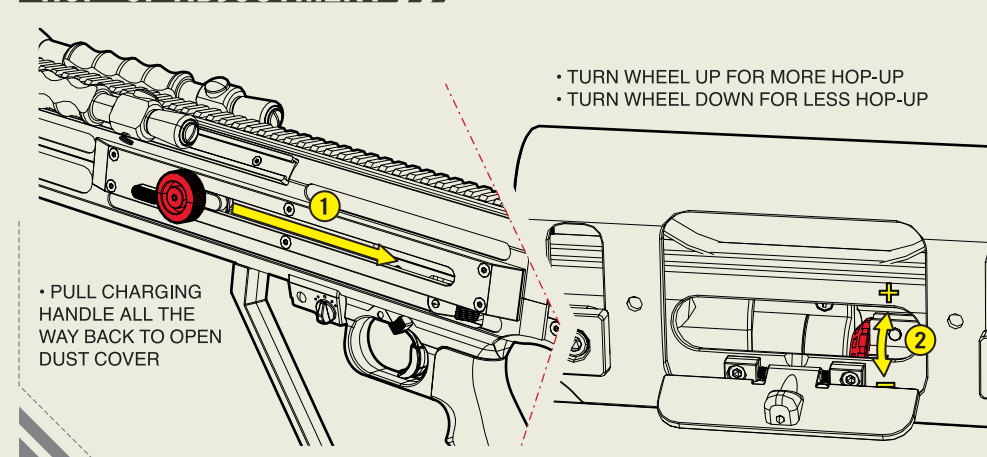

LASER BATTERY INSTALLTION

SETUP BIPOD

SETUP MONO POD

SETUP BUTT PAD

SETUP CHEEK PAD

OPERATE LASER POINTER

SWITCH FIRE MODE

TO SHOOT

HOP-UP ADJUSTMENT

SLING LOOP MOUNT

CLEAN / CLEAR JAMMED BARREL