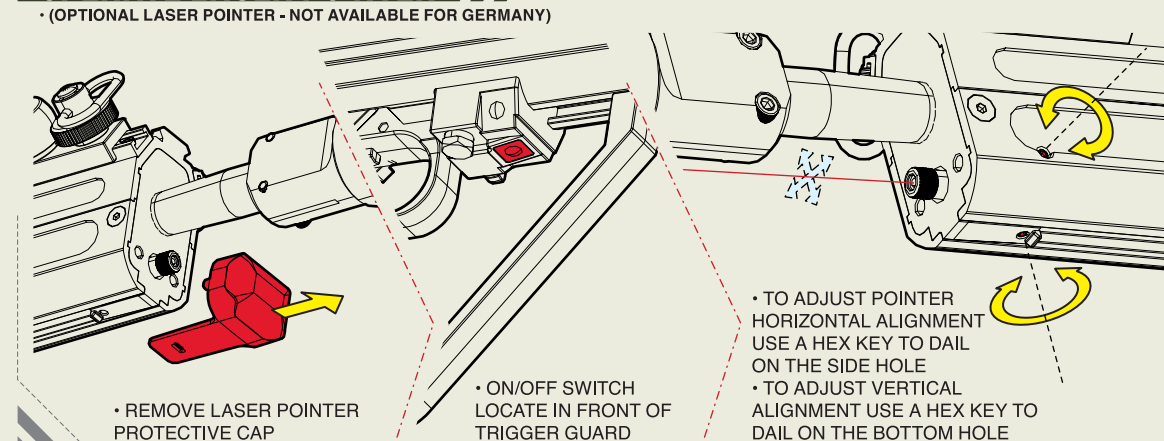

LASER BATTERY INSTALLTION

SETUP BIPOD

SETUP MONO POD

SETUP BUTT PAD

SETUP CHEEK PAD

OPERATE LASER POINTER

SWITCH FIRE MODE

TO SHOOT

HOP-UP ADJUSTMENT

SLING LOOP MOUNT

CLEAN / CLEAR JAMMED BARREL