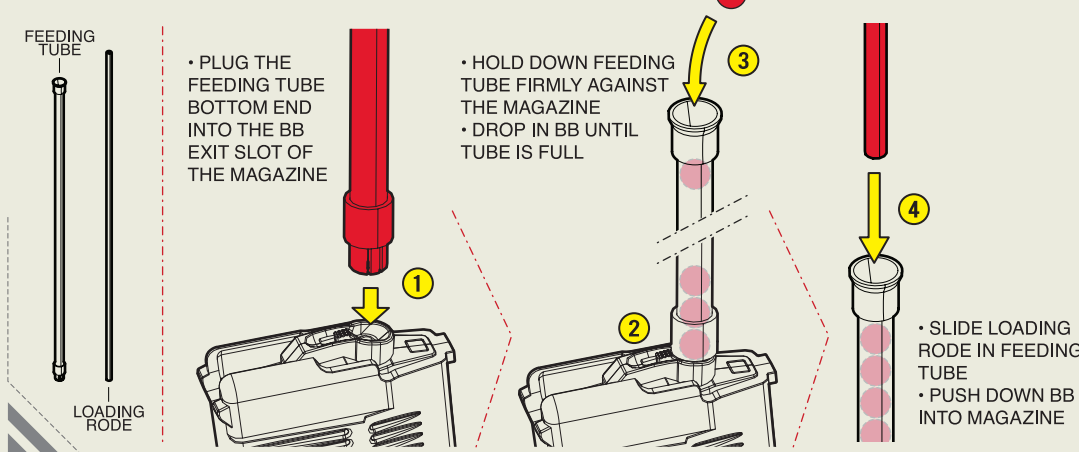

SOC SLR

Precision Self Loading Rifle

THE MOST ADVANCE MODERN SNIPER RIFLE
AEG POWER AIRSOFT

MSR-SOC

INSTRUCTION MANUAL

LOADING MAGAZINE

INSTALL/RELEASE MAGAZINE

BATTERY INSTALLTION

LASER BATTERY INSTALLTION

SETUP BIPOD

SETUP MONO POD

SETUP BUTT PAD

SETUP CHEEK PAD

OPERATE LASER POINTER

SWITCH FIRE MODE

TO SHOOT

HOP-UP ADJUSTMENT

SLING LOOP MOUNT

CLEAN / CLEAR JAMMED BARREL