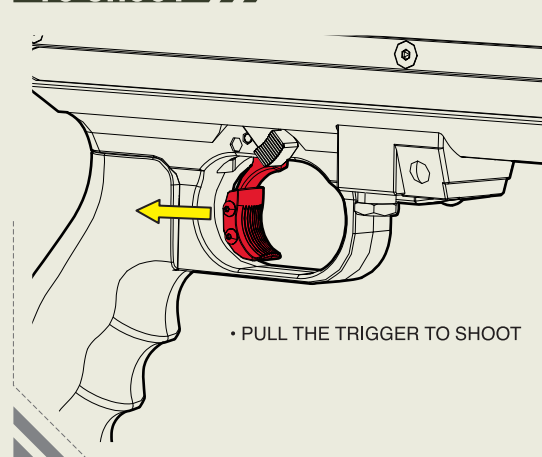

LASER BATTERY INSTALLTION

SETUP BIPOD

SETUP MONO POD

SETUP BUTT PAD

SETUP CHEEK PAD

OPERATE LASER POINTER

SWITCH FIRE MODE

TO SHOOT

HOP-UP ADJUSTMENT

SLING LOOP MOUNT

CLEAN / CLEAR JAMMED BARREL