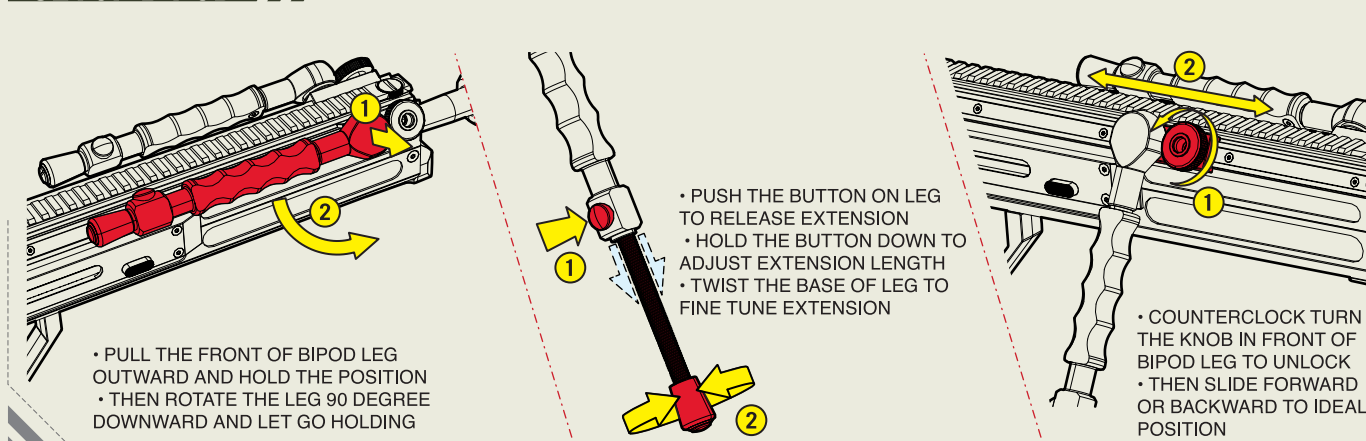

SOC SLR

Precision Self Loading Rifle

THE MOST ADVANCE MODERN SNIPER RIFLE
AEG POWER AIRSOFT

MSR-SOC

INSTRUCTION MANUAL

LOADING MAGAZINE

INSTALL/RELEASE MAGAZINE

BATTERY INSTALLTION

LASER BATTERY INSTALLTION

SETUP BIPOD

SETUP MONO POD

SETUP BUTT PAD

SETUP CHEEK PAD

OPERATE LASER POINTER

SWITCH FIRE MODE

TO SHOOT

HOP-UP ADJUSTMENT

SLING LOOP MOUNT

CLEAN / CLEAR JAMMED BARREL