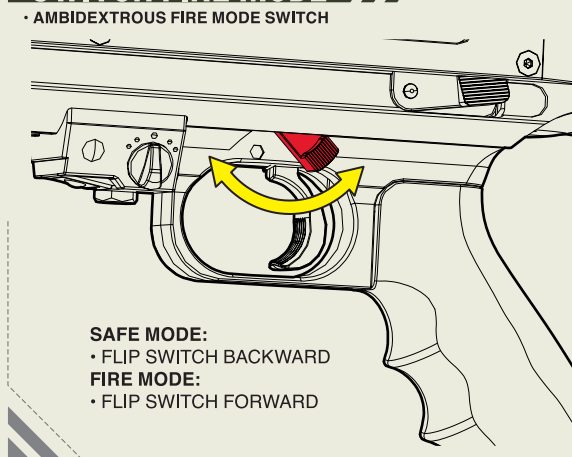

SOC SLR

Precision Self Loading Rifle

THE MOST ADVANCE MODERN SNIPER RIFLE
AEG POWER AIRSOFT

MSR-SOC

INSTRUCTION MANUAL

LOADING MAGAZINE

INSTALL/RELEASE MAGAZINE

BATTERY INSTALLTION

LASER BATTERY INSTALLTION

SETUP BIPOD

SETUP MONO POD

SETUP BUTT PAD

SETUP CHEEK PAD

OPERATE LASER POINTER

SWITCH FIRE MODE

TO SHOOT

HOP-UP ADJUSTMENT

SLING LOOP MOUNT

CLEAN / CLEAR JAMMED BARREL