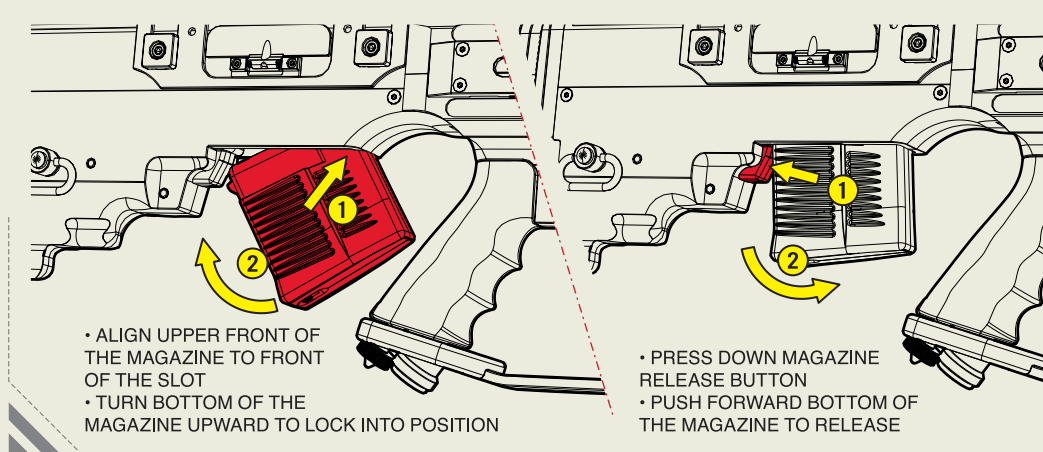

SOC SLR

Precision Self Loading Rifle

THE MOST ADVANCE MODERN SNIPER RIFLE
AEG POWER AIRSOFT

MSR-SOC

INSTRUCTION MANUAL

LOADING MAGAZINE

INSTALL/RELEASE MAGAZINE

BATTERY INSTALLTION

LASER BATTERY INSTALLTION

SETUP BIPOD

SETUP MONO POD

SETUP BUTT PAD

SETUP CHEEK PAD

OPERATE LASER POINTER

SWITCH FIRE MODE

TO SHOOT

HOP-UP ADJUSTMENT

SLING LOOP MOUNT

CLEAN / CLEAR JAMMED BARREL