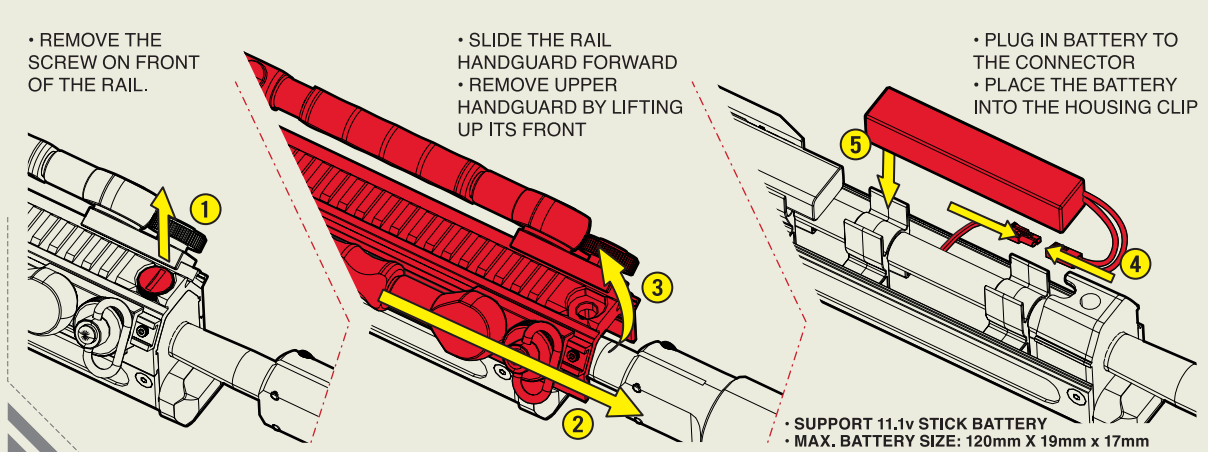

SOC SLR

Precision Self Loading Rifle

THE MOST ADVANCE MODERN SNIPER RIFLE
AEG POWER AIRSOFT

MSR-SOC

INSTRUCTION MANUAL

LOADING MAGAZINE

INSTALL/RELEASE MAGAZINE

BATTERY INSTALLTION

LASER BATTERY INSTALLTION

SETUP BIPOD

SETUP MONO POD

SETUP BUTT PAD

SETUP CHEEK PAD

OPERATE LASER POINTER

SWITCH FIRE MODE

TO SHOOT

HOP-UP ADJUSTMENT

SLING LOOP MOUNT

CLEAN / CLEAR JAMMED BARREL