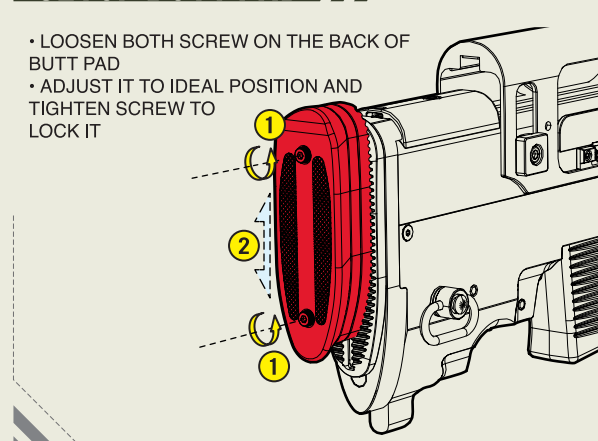

LASER BATTERY INSTALLTION

SETUP BIPOD

SETUP MONO POD

SETUP BUTT PAD

SETUP CHEEK PAD

OPERATE LASER POINTER

SWITCH FIRE MODE

TO SHOOT

HOP-UP ADJUSTMENT

SLING LOOP MOUNT

CLEAN / CLEAR JAMMED BARREL