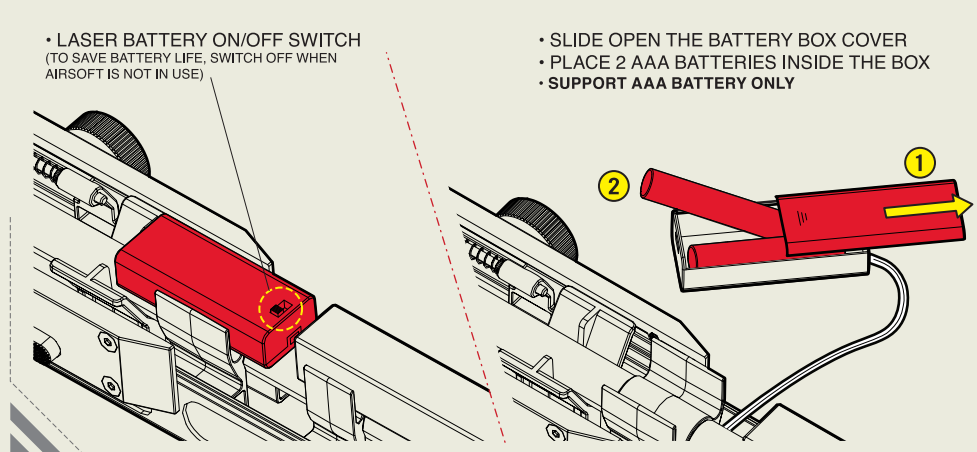

SOC SLR

Precision Self Loading Rifle

THE MOST ADVANCE MODERN SNIPER RIFLE
AEG POWER AIRSOFT

MSR-SOC

INSTRUCTION MANUAL

LOADING MAGAZINE

INSTALL/RELEASE MAGAZINE

BATTERY INSTALLTION

LASER BATTERY INSTALLTION

SETUP BIPOD

SETUP MONO POD

SETUP BUTT PAD

SETUP CHEEK PAD

OPERATE LASER POINTER

SWITCH FIRE MODE

TO SHOOT

HOP-UP ADJUSTMENT

SLING LOOP MOUNT

CLEAN / CLEAR JAMMED BARREL