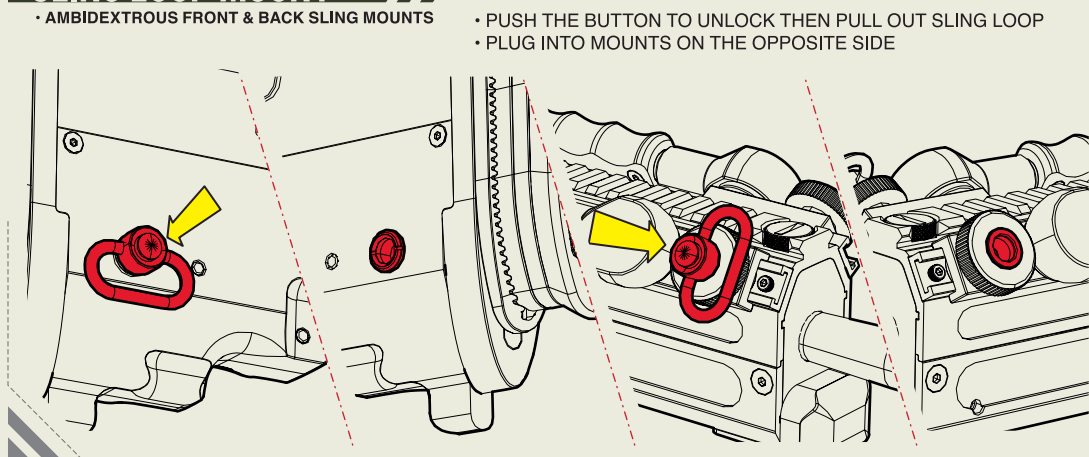

LASER BATTERY INSTALLTION

SETUP BIPOD

SETUP MONO POD

SETUP BUTT PAD

SETUP CHEEK PAD

OPERATE LASER POINTER

SWITCH FIRE MODE

TO SHOOT

HOP-UP ADJUSTMENT

SLING LOOP MOUNT

CLEAN / CLEAR JAMMED BARREL