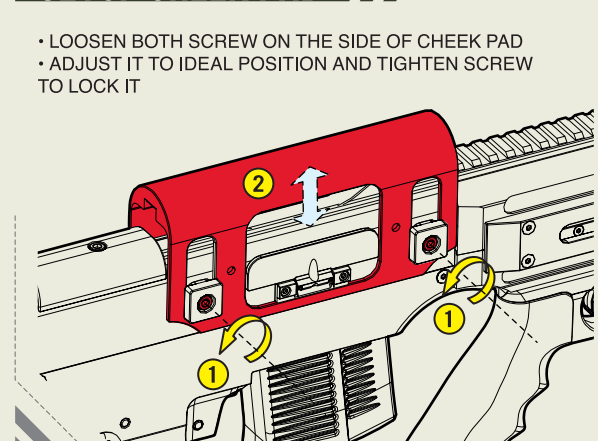

LASER BATTERY INSTALLTION

SETUP BIPOD

SETUP MONO POD

SETUP BUTT PAD

SETUP CHEEK PAD

OPERATE LASER POINTER

SWITCH FIRE MODE

TO SHOOT

HOP-UP ADJUSTMENT

SLING LOOP MOUNT

CLEAN / CLEAR JAMMED BARREL